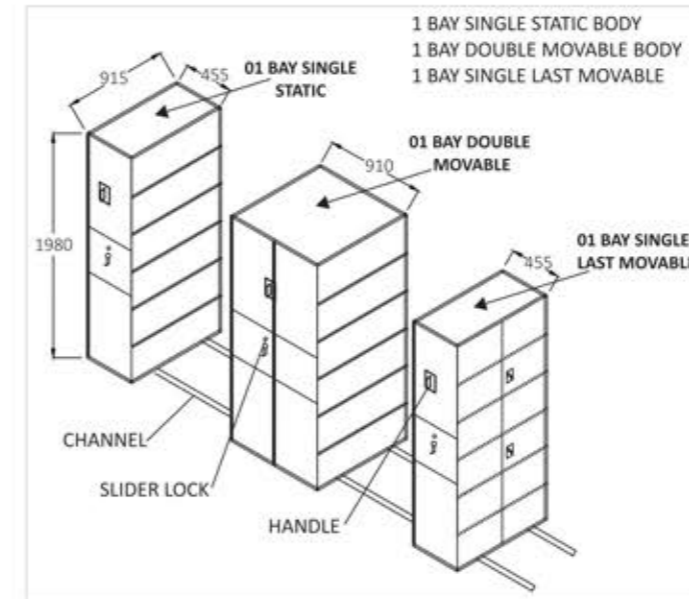

Organise compactor

Mobile storage systems are three times more space efficient than conventional filing and shelving at half the cost.

When storage needs outgrow available space, the problem usually tackled with a move to larger premises, an expensive option. But there is an alternative, you can increase storage efficiently with a mobile shelving system, that :

- A. Saves Money
- B. Boost Efficiency
- C. Improves your Working Environment

Optimize the space

ORGANISE-1