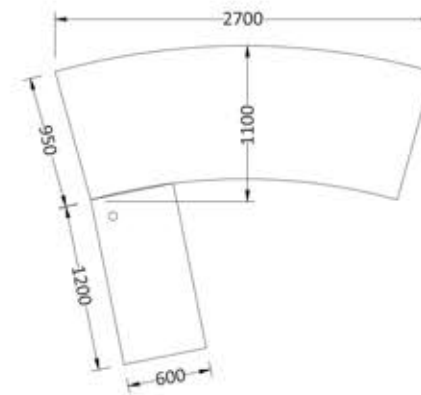

Tiara

The stylish design and well thought out harmony of shapes in this collection create an atmosphere of respectability. The unusual curves of the desk, top ends, top boards and side panels give the collection a sophisticated look. Flowing curved lines emphasizes the elegance of the furniture.