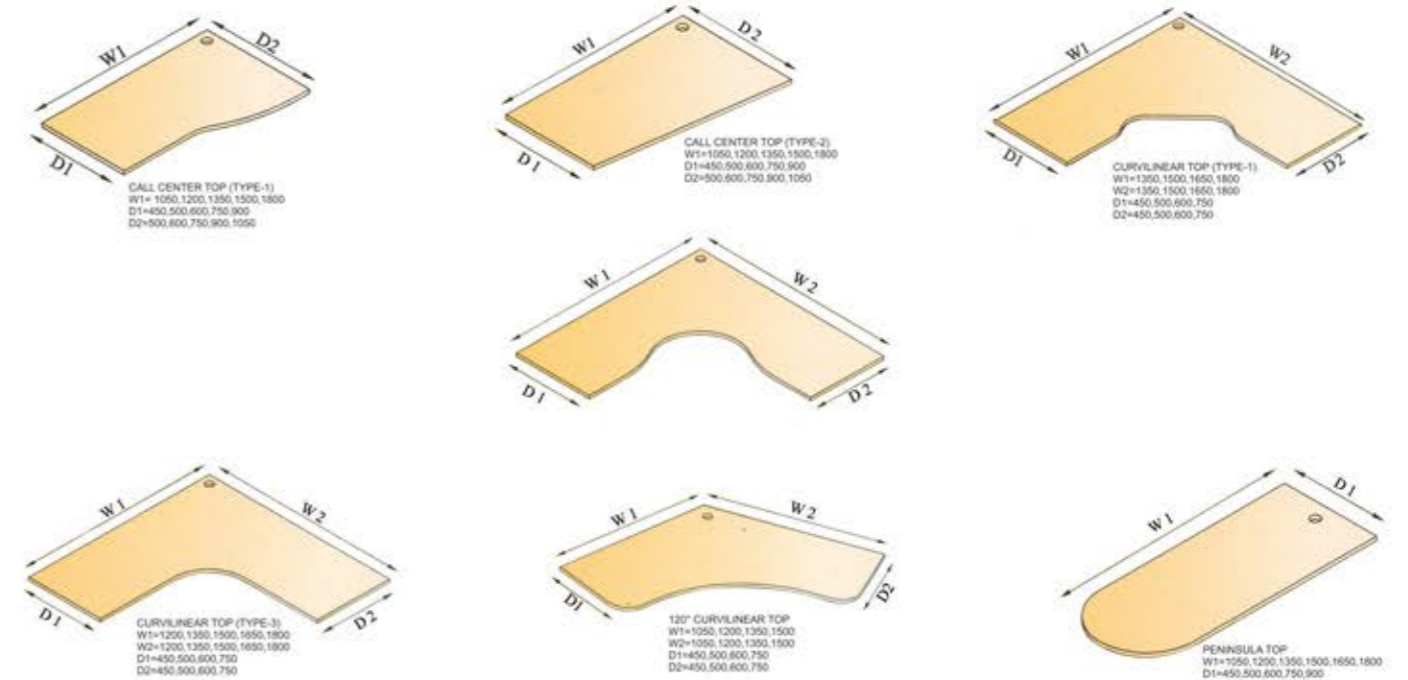

Pigeon Hole
W 900 X D 450 X H 2100

Laminates Options

*(For DX shade rate will be charged extra.)

Powder Coats

Fabrics

Cluster Option

Gable Option

Work Top Option