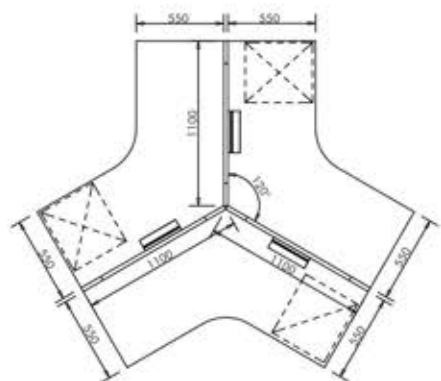

Optima

Optima -5
W 1200 x D 1200 x H 1050

Screen Color Options

Optima -1
W 1100 x D 1100 x H 1050

Technical Specification

- Desk based system with 25 mm screen.
- Powder coated triangle frame leg.
- Raceway provision below the work top for data & electrical wiring.