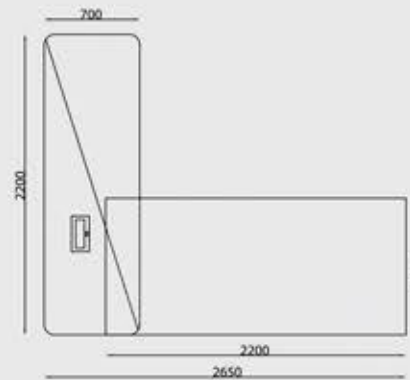

W 2650 X D 2200 X H 750