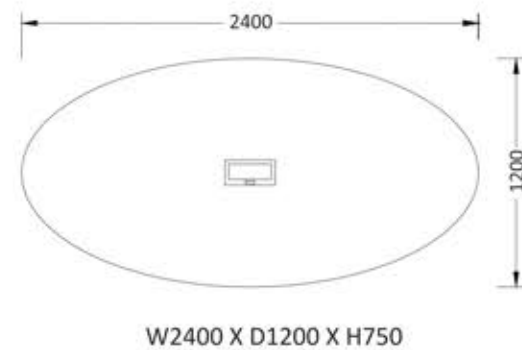

Stelo

Stelo is an embodiment of efficiency and aesthetics. flowing smooth shapes of desktops, the elegance of which is highlighted by manufacturing with the use of latest technologies is one of the specific features of this collection, which corresponds to all the trends in the furniture design and requirements for ergonomics.