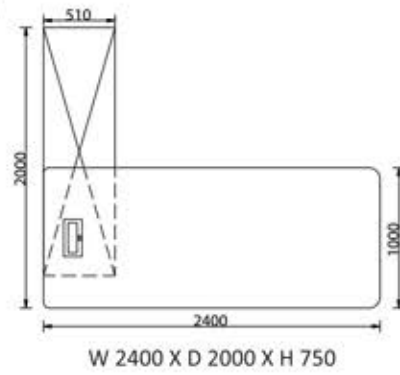

Accent

ACCENT collection has been designed that takes the pleasure, identity and status of the users as the stand point and has a strong style in office furniture industry. Where functionality and quality are indispensable.

ACCENT-2