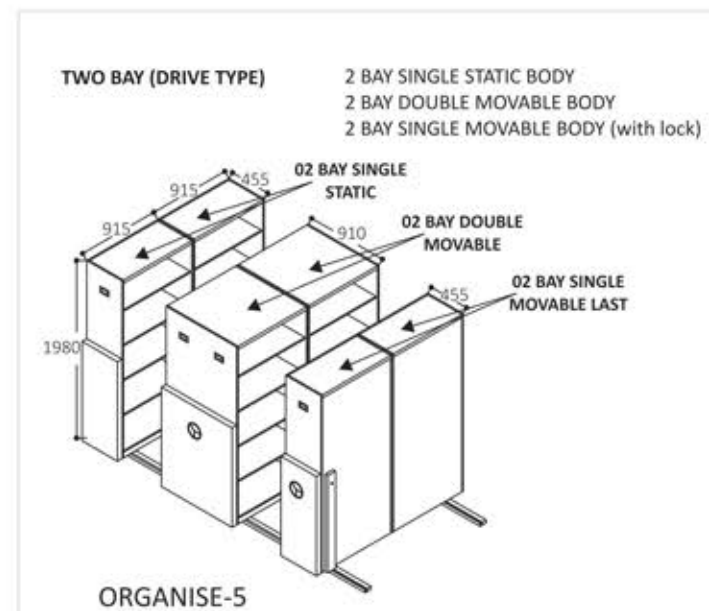

*The images of the compactors shown here are for reference purpose only, the actual product may vary in finish and colors.