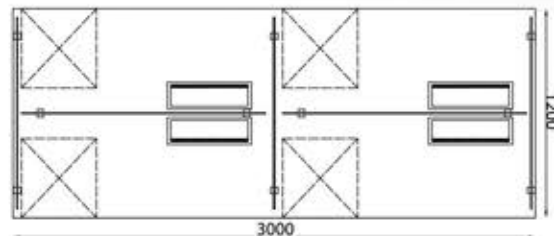

Ambiente-1
W 3000 X D 1200 X H 750/1100