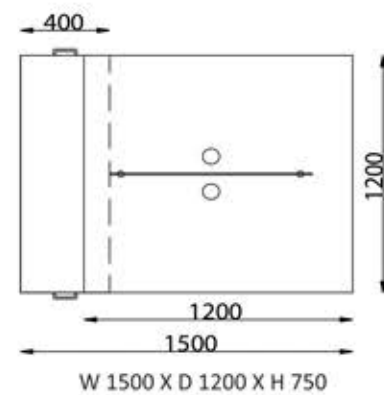

A functional system that offers plain and lively environments. It creates efficient, working environment where communication is underlined.

PARCO-2