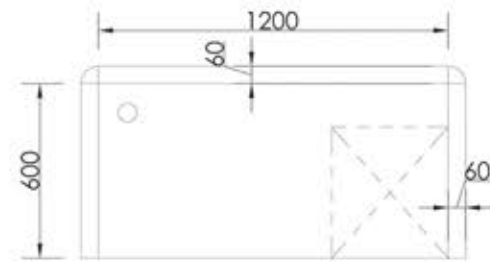

Max

MAX-1
W 1320 x D 660 x H 1200