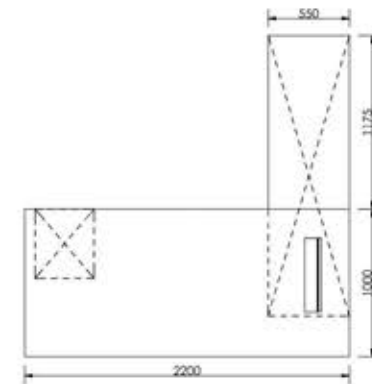

Exclusive -3
L 2400 x D 2175 x H 750
L 2200 x D 2175 x H 750
L 2000 x D 2075 x H 750