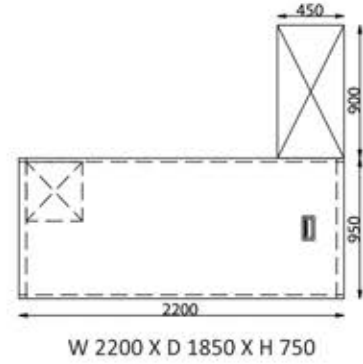

EVOKE-7

EVOKE - 4 (Complete unit)
W 2250 x D 450 x H 2200
EVOKE - 5 (Centre unit)
W 750 x D 450 x H 2200
EVOKE - 6 (End unit)
W 750 x D 450 x H 2200

EVOKE - 9 (Complete unit)
W 2250 x D 450 x H 2200
EVOKE - 10 (Centre unit)
W 750 x D 450 x H 2200
EVOKE - 11 (End unit)
W 750 x D 450 x H 2200