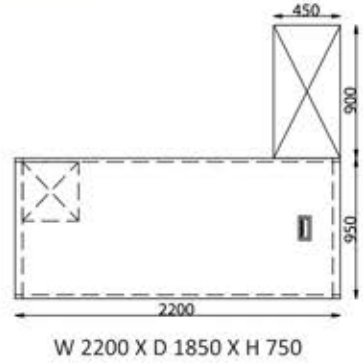

EVOKE-3

EVOKE - 4 (Complete unit)
W 2250 x D 450 x H 2200
EVOKE - 5 (Centre unit)
W 750 x D 450 x H 2200
EVOKE - 6 (End unit)
W 750 x D 450 x H 2200

EVOKE - 9 (Complete unit)
W 2250 x D 450 x H 2200
EVOKE - 10 (Centre unit)
W 750 x D 450 x H 2200
EVOKE - 11 (End unit)
W 750 x D 450 x H 2200