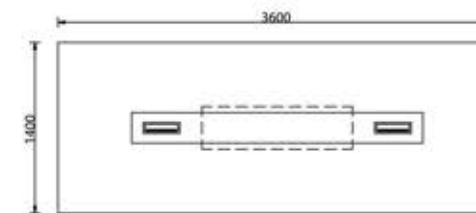

Senator 1
L 2000 X D2300 X H750

Interact

INTERACT-1

Interact

Today's world is one of fast pace change. So clear points of reference that convey management culture and values are all the more vital. Conference table design is significant both from a functional and a symbolic stand point.