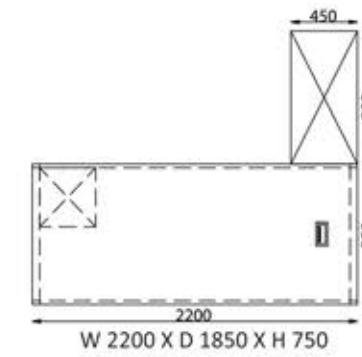

EVOKE-8

EVOKE - 4 (Complete unit)
W 2250 x D 450 x H 2200
EVOKE - 5 (Centre unit)
W 750 x D 450 x H 2200
EVOKE - 6 (End unit)
W 750 x D 450 x H 2200

EVOKE - 9 (Complete unit)
W 2250 x D 450 x H 2200
EVOKE - 10 (Centre unit)
W 750 x D 450 x H 2200
EVOKE - 11 (End unit)
W 750 x D 450 x H 2200