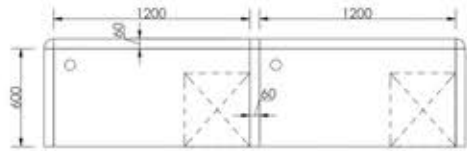

MAX-2
W 2580 x D 660 x H 1200