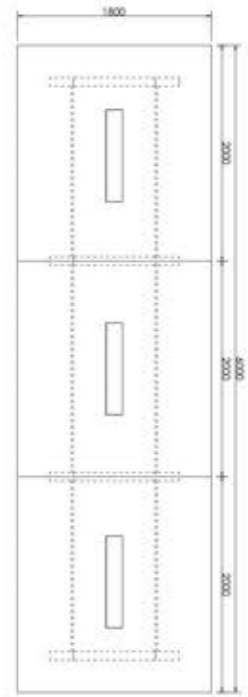

Conference series

Conference series

Fabric on leg side panels