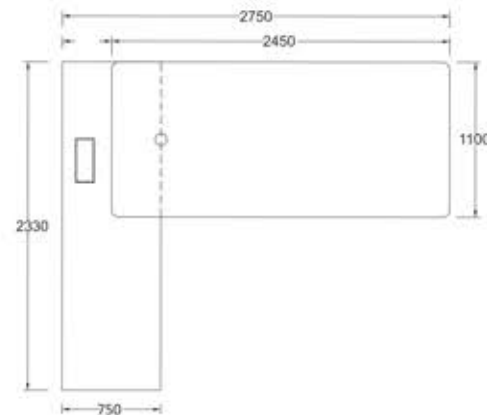

Rave

Rave - 1

Broadway

Broadway

L 2750 x D 2330 x H 750
L 2450 x D 2330 x H 750

This Broadway range evokes a sense of easy relaxation, comfortable and infinitely versatile. Its innovation design, that is both distinctive and appealing and is ideally suited to corporate, luxurious environments.