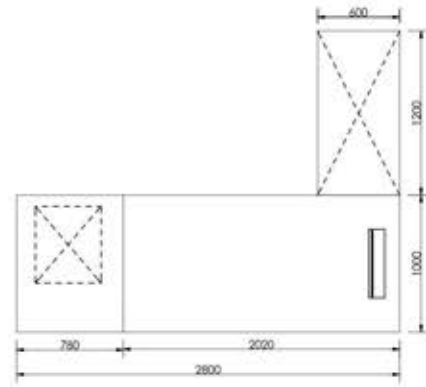

Exclusive

Natural Elegance

Exclusive