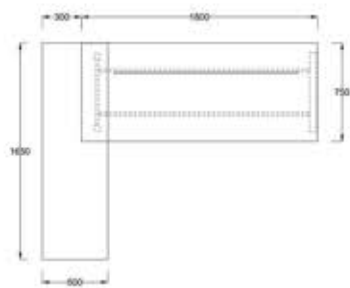

Rex

Superbly engineered and with a robust, innovative design, Rex is a contemporary director room table range

Rex

L 2700 x D 1840 x H 750
L 2400 x D 1840 x H 750

Oxford

Oxford
L 1900 x D 1400 x H 750
L 1600 x D 1400 x H 750