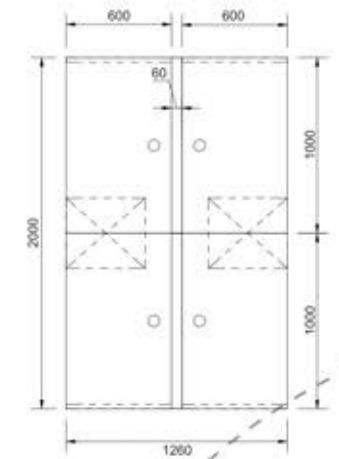

MAX-7
W 1560 x D 1560 x H 1200