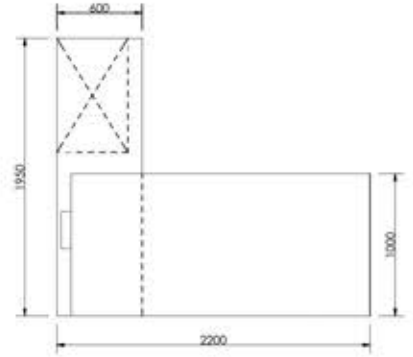

Rex

Superbly engineered and with a robust, innovative design, Rex is a contemporary director room table range

Rex

L 2700 x D 1840 x H 750
L 2400 x D 1840 x H 750

Oxford

Oxford
L 1900 x D 1400 x H 750
L 1600 x D 1400 x H 750

Victory
L 2100(300+1800) x D 1650 x H 750
L 1800(300+1500) x D 1650 x H 750

Exclusive

Exclusive -2
L 2200 x D 1950 x H 750
L 2000 x D 1850 x H 750
L 1800 x D 1750 x H 750

Exclusive -3
L 2400 x D 2175 x H 750
L 2200 x D 2175 x H 750
L 2000 x D 2075 x H 750