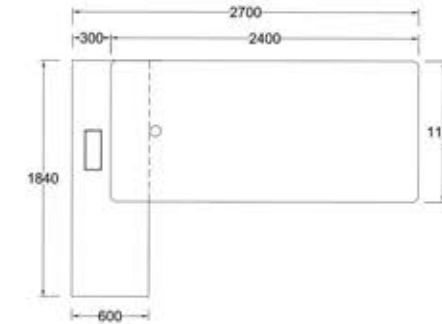

Rex

Superbly engineered and with a robust, innovative design, Rex is a contemporary director room table range

Rex

L 2700 x D 1840 x H 750
L 2400 x D 1840 x H 750