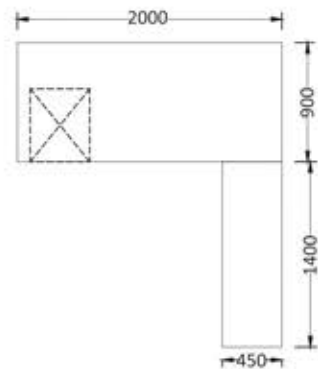

Senator 1
L 2000 X D2300 X H750

Interact

INTERACT-1

Interact

Today's world is one of fast pace change. So clear points of reference that convey management culture and values are all the more vital. Conference table design is significant both from a functional and a symbolic stand point.