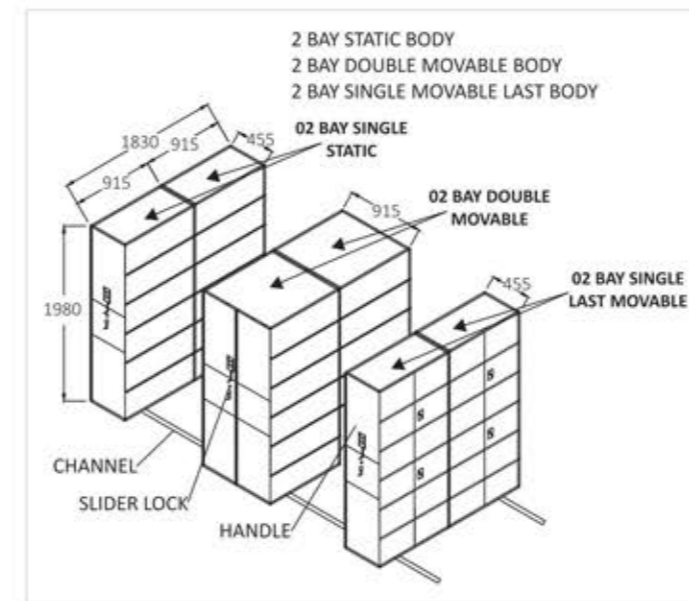

ORGANISE-2