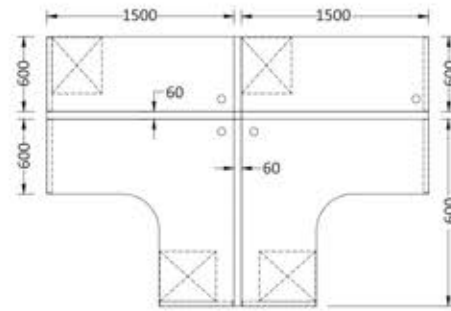

W3060 X D1860 X H1200