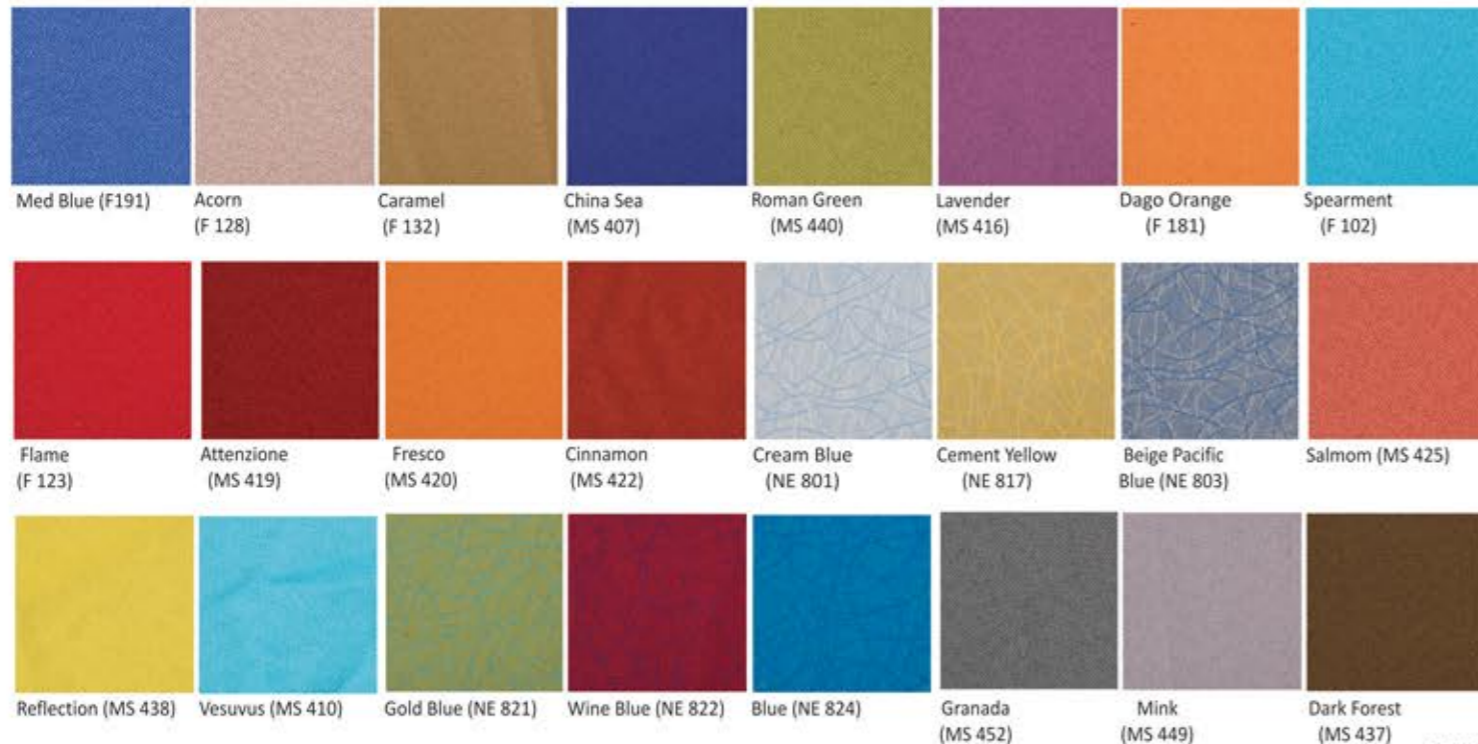

Pigeon Hole
W 900 X D 450 X H 2100

Laminates Options

*(For DX shade rate will be charged extra.)

Powder Coats

Fabrics

Cluster Option

Gable Option

Work Top Option