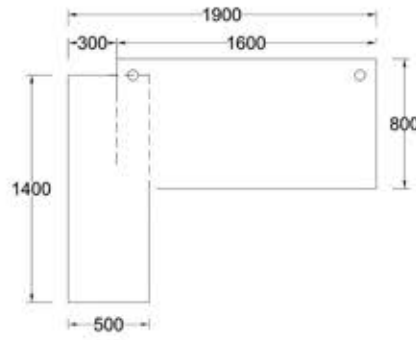

Rex

Superbly engineered and with a robust, innovative design, Rex is a contemporary director room table range

Rex

L 2700 x D 1840 x H 750
L 2400 x D 1840 x H 750

Oxford

Oxford
L 1900 x D 1400 x H 750
L 1600 x D 1400 x H 750