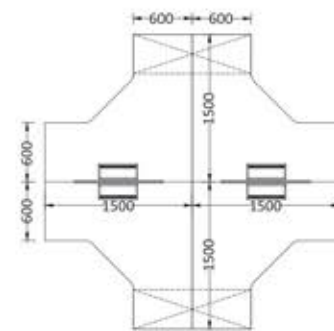

Oxy 1
W3000 X D3000 X H1050

W3000 X D3000 X H1050

Polar

Groove

Polar 1
W3000 X D1500 X H1050

Groove 1
W2400 X D1260 X H1200

Harmony of efficiency,
ergonomics and aesthetics

W2400 X D1260 X H1200