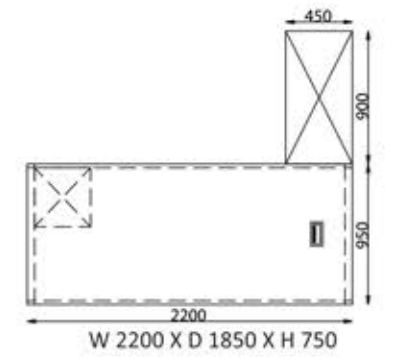

EVOKE - 4 (Complete unit)
W 2250 x D 450 x H 2200
EVOKE - 5 (Centre unit)
W 750 x D 450 x H 2200
EVOKE - 6 (End unit)
W 750 x D 450 x H 2200