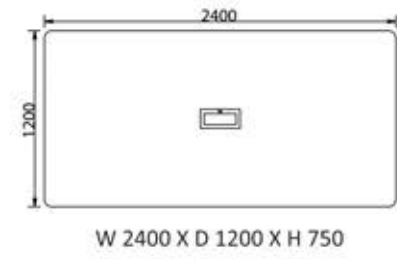

ACCENT collection has been designed that takes the pleasure, identity and status of the users as the stand point and has a strong style in office furniture industry. Where functionality and quality are indispensable.

ACCENT-1