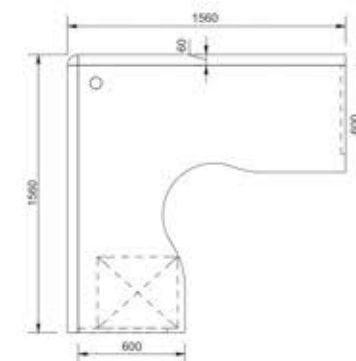

Optima

Optima -5
W 1200 x D 1200 x H 1050

Screen Color Options

Optima -1
W 1100 x D 1100 x H 1050

Technical Specification

- Desk based system with 25 mm screen.
- Powder coated triangle frame leg.
- Raceway provision below the work top for data & electrical wiring.

Max

Max

MAX-1
W 1320 x D 660 x H 1200

MAX-2
W 2580 x D 660 x H 1200

MAX-4
W 2520 x D 1260 x H 1200

MAX-5
W 4000 x D 1260 x H 1200

MAX-6
W 2000 x D 1260 x H 1200

MAX-7
W 1560 x D 1560 x H 1200