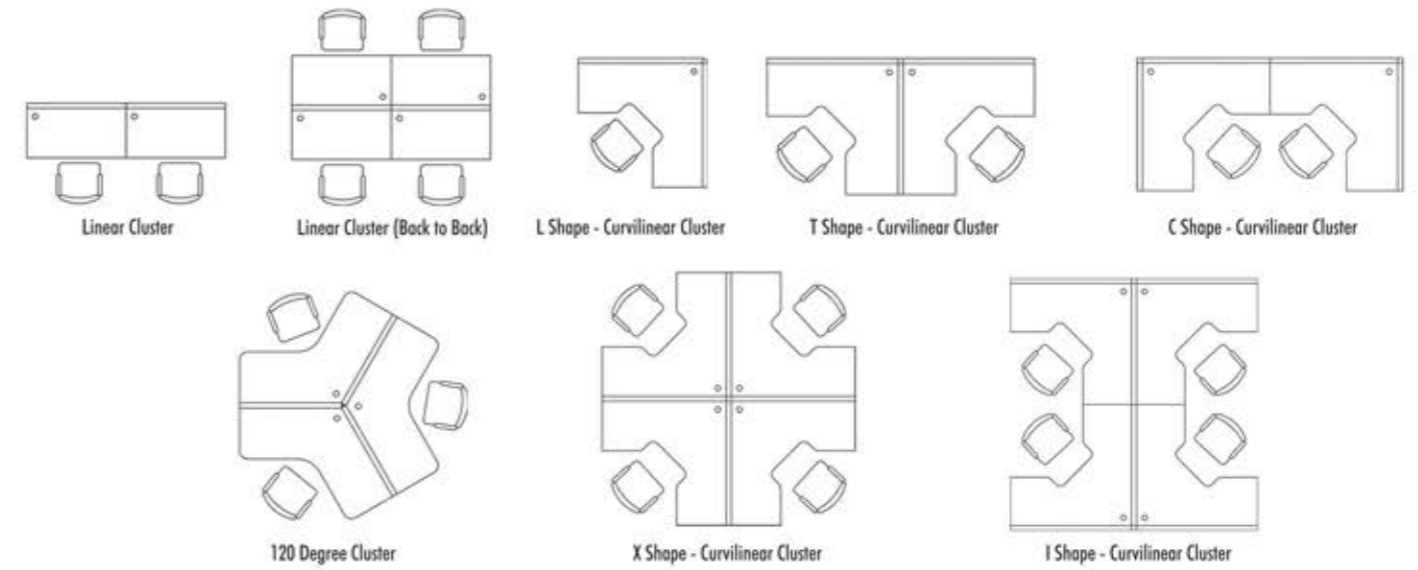

Pigeon Hole
W 900 X D 450 X H 2100

Laminates Options

*(For DX shade rate will be charged extra.)

Powder Coats

Fabrics

Cluster Option

Gable Option

Work Top Option