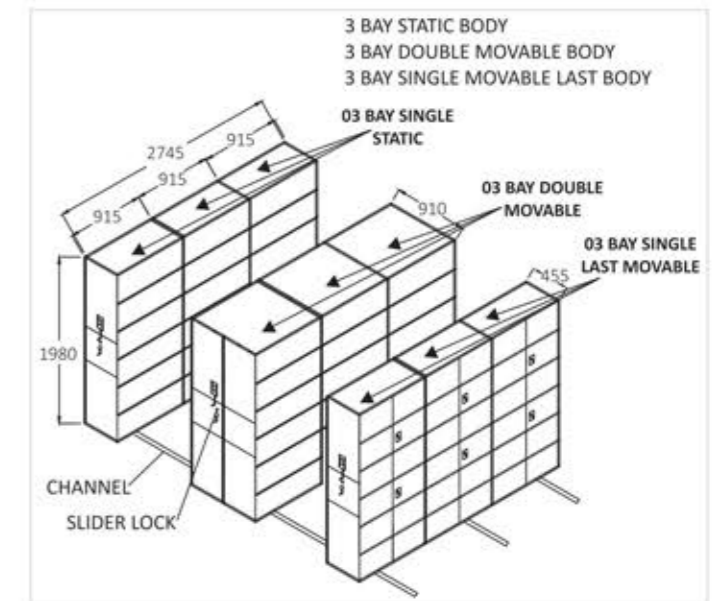

ORGANISE-3