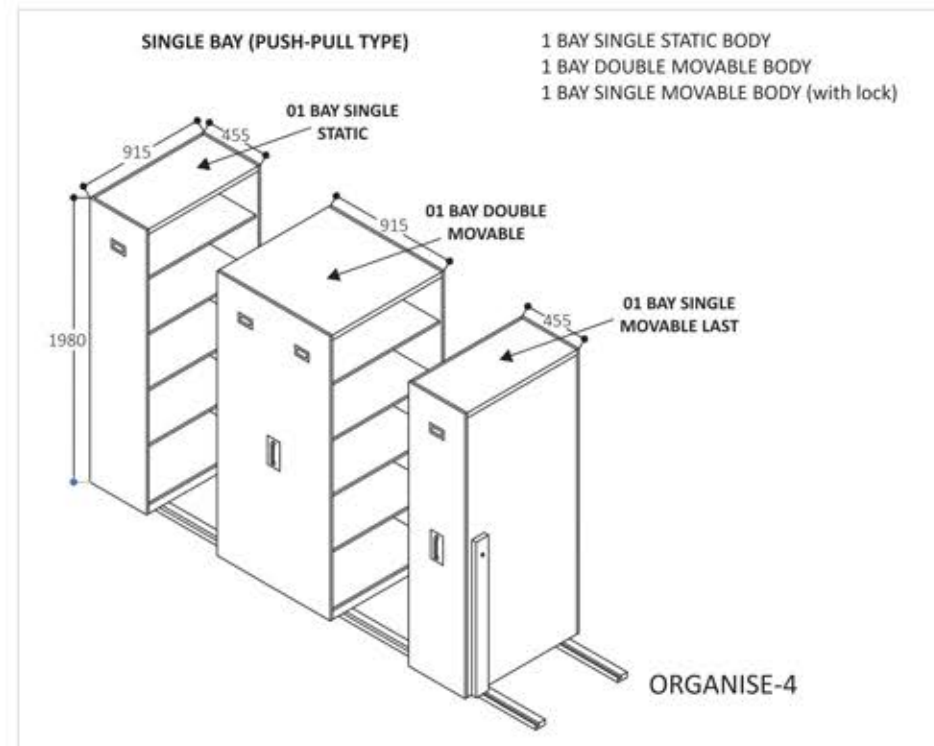

Push Pull Type Compactors

The system can be opened by pushing handles left or right. Ideal for smaller, low activity, limited-access storage areas.

Drive Type Compactors

The system can be opened by rotating ergonomically designed handles. Ideal for medium-sized storage systems with higher activity levels, heavier load factors, greater carriage lengths and a larger number of system ranges.

*The images of the compactors shown here are for reference purpose only, the actual product may vary in finish and colors.