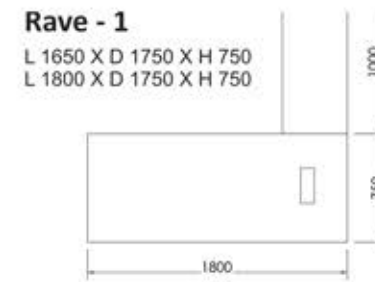

Rave

Rave - 1

Broadway

Broadway

L 2750 x D 2330 x H 750
L 2450 x D 2330 x H 750

This Broadway range evokes a sense of easy relaxation, comfortable and infinitely versatile. Its innovation design, that is both distinctive and appealing and is ideally suited to corporate, luxurious environments.