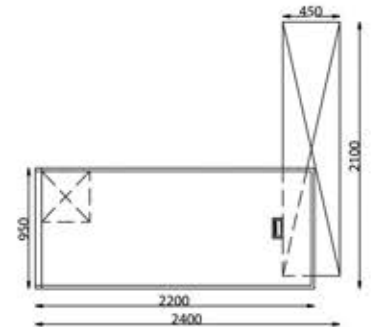

Evoke

EVOKE-1

W 2400 X D 2100 X H 750

The stylish design and well thought out harmony of shapes in this collection create an atmosphere of respectability. The unusual curves of the desk top ends, half round smooth aluminium profile, top boards and top panels give the collection a sophisticated look.