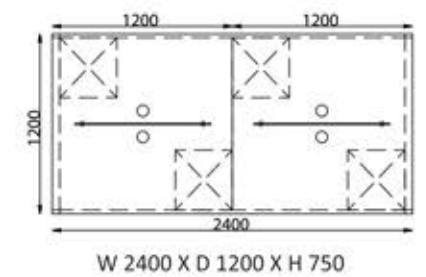

A functional system that offers plain and lively environments. It creates efficient, working environment where communication is underlined.