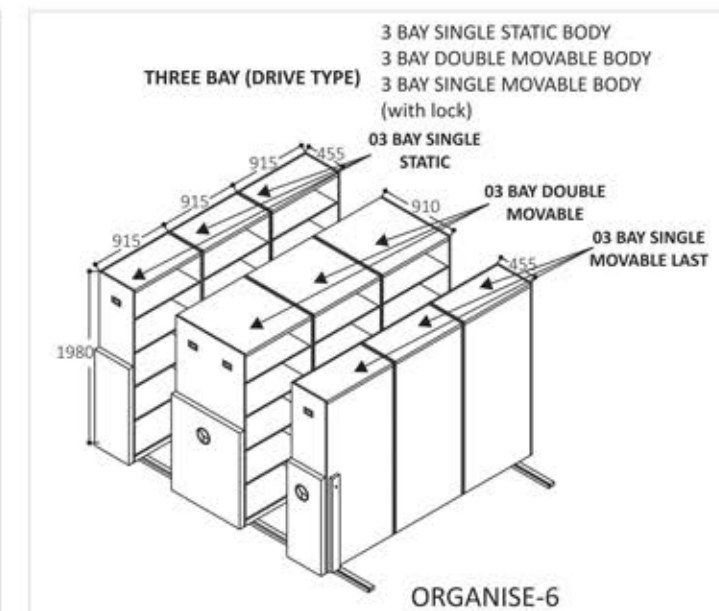

*The images of the compactors shown here are for reference purpose only, the actual product may vary in finish and colors.