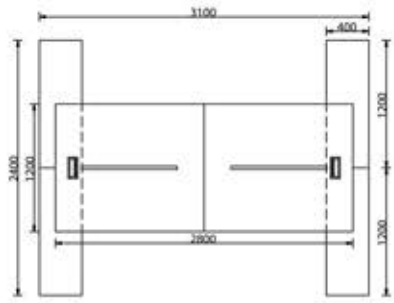

Interact

W 3100 X D 2400 X H 750

INTERACT-3

This collection allows the user to build modern stations by ensuring that the working spaces is properly organised and all necessary items are arm's length. The distinctive feature of this collection is a possibility to organise paired working places for the users in one row.