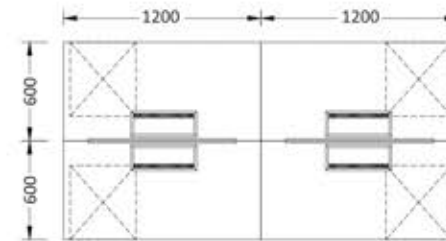

Imagine

Imagine 1
W2400 X D1200 X H1050

W2400 X D1200 X H1050

Oxy

Elegance and comfort in perfect lines

Combines maximal comfort, high quality and excellent ergonomics and functional properties. This stylish and modern workstation is a real good office partner in any office environment.