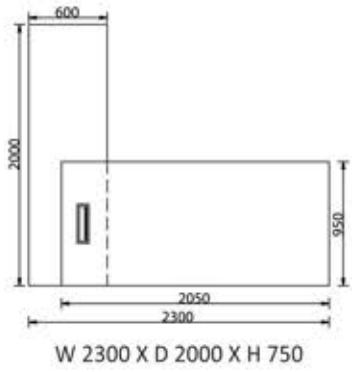

Interact

INTERACT-1